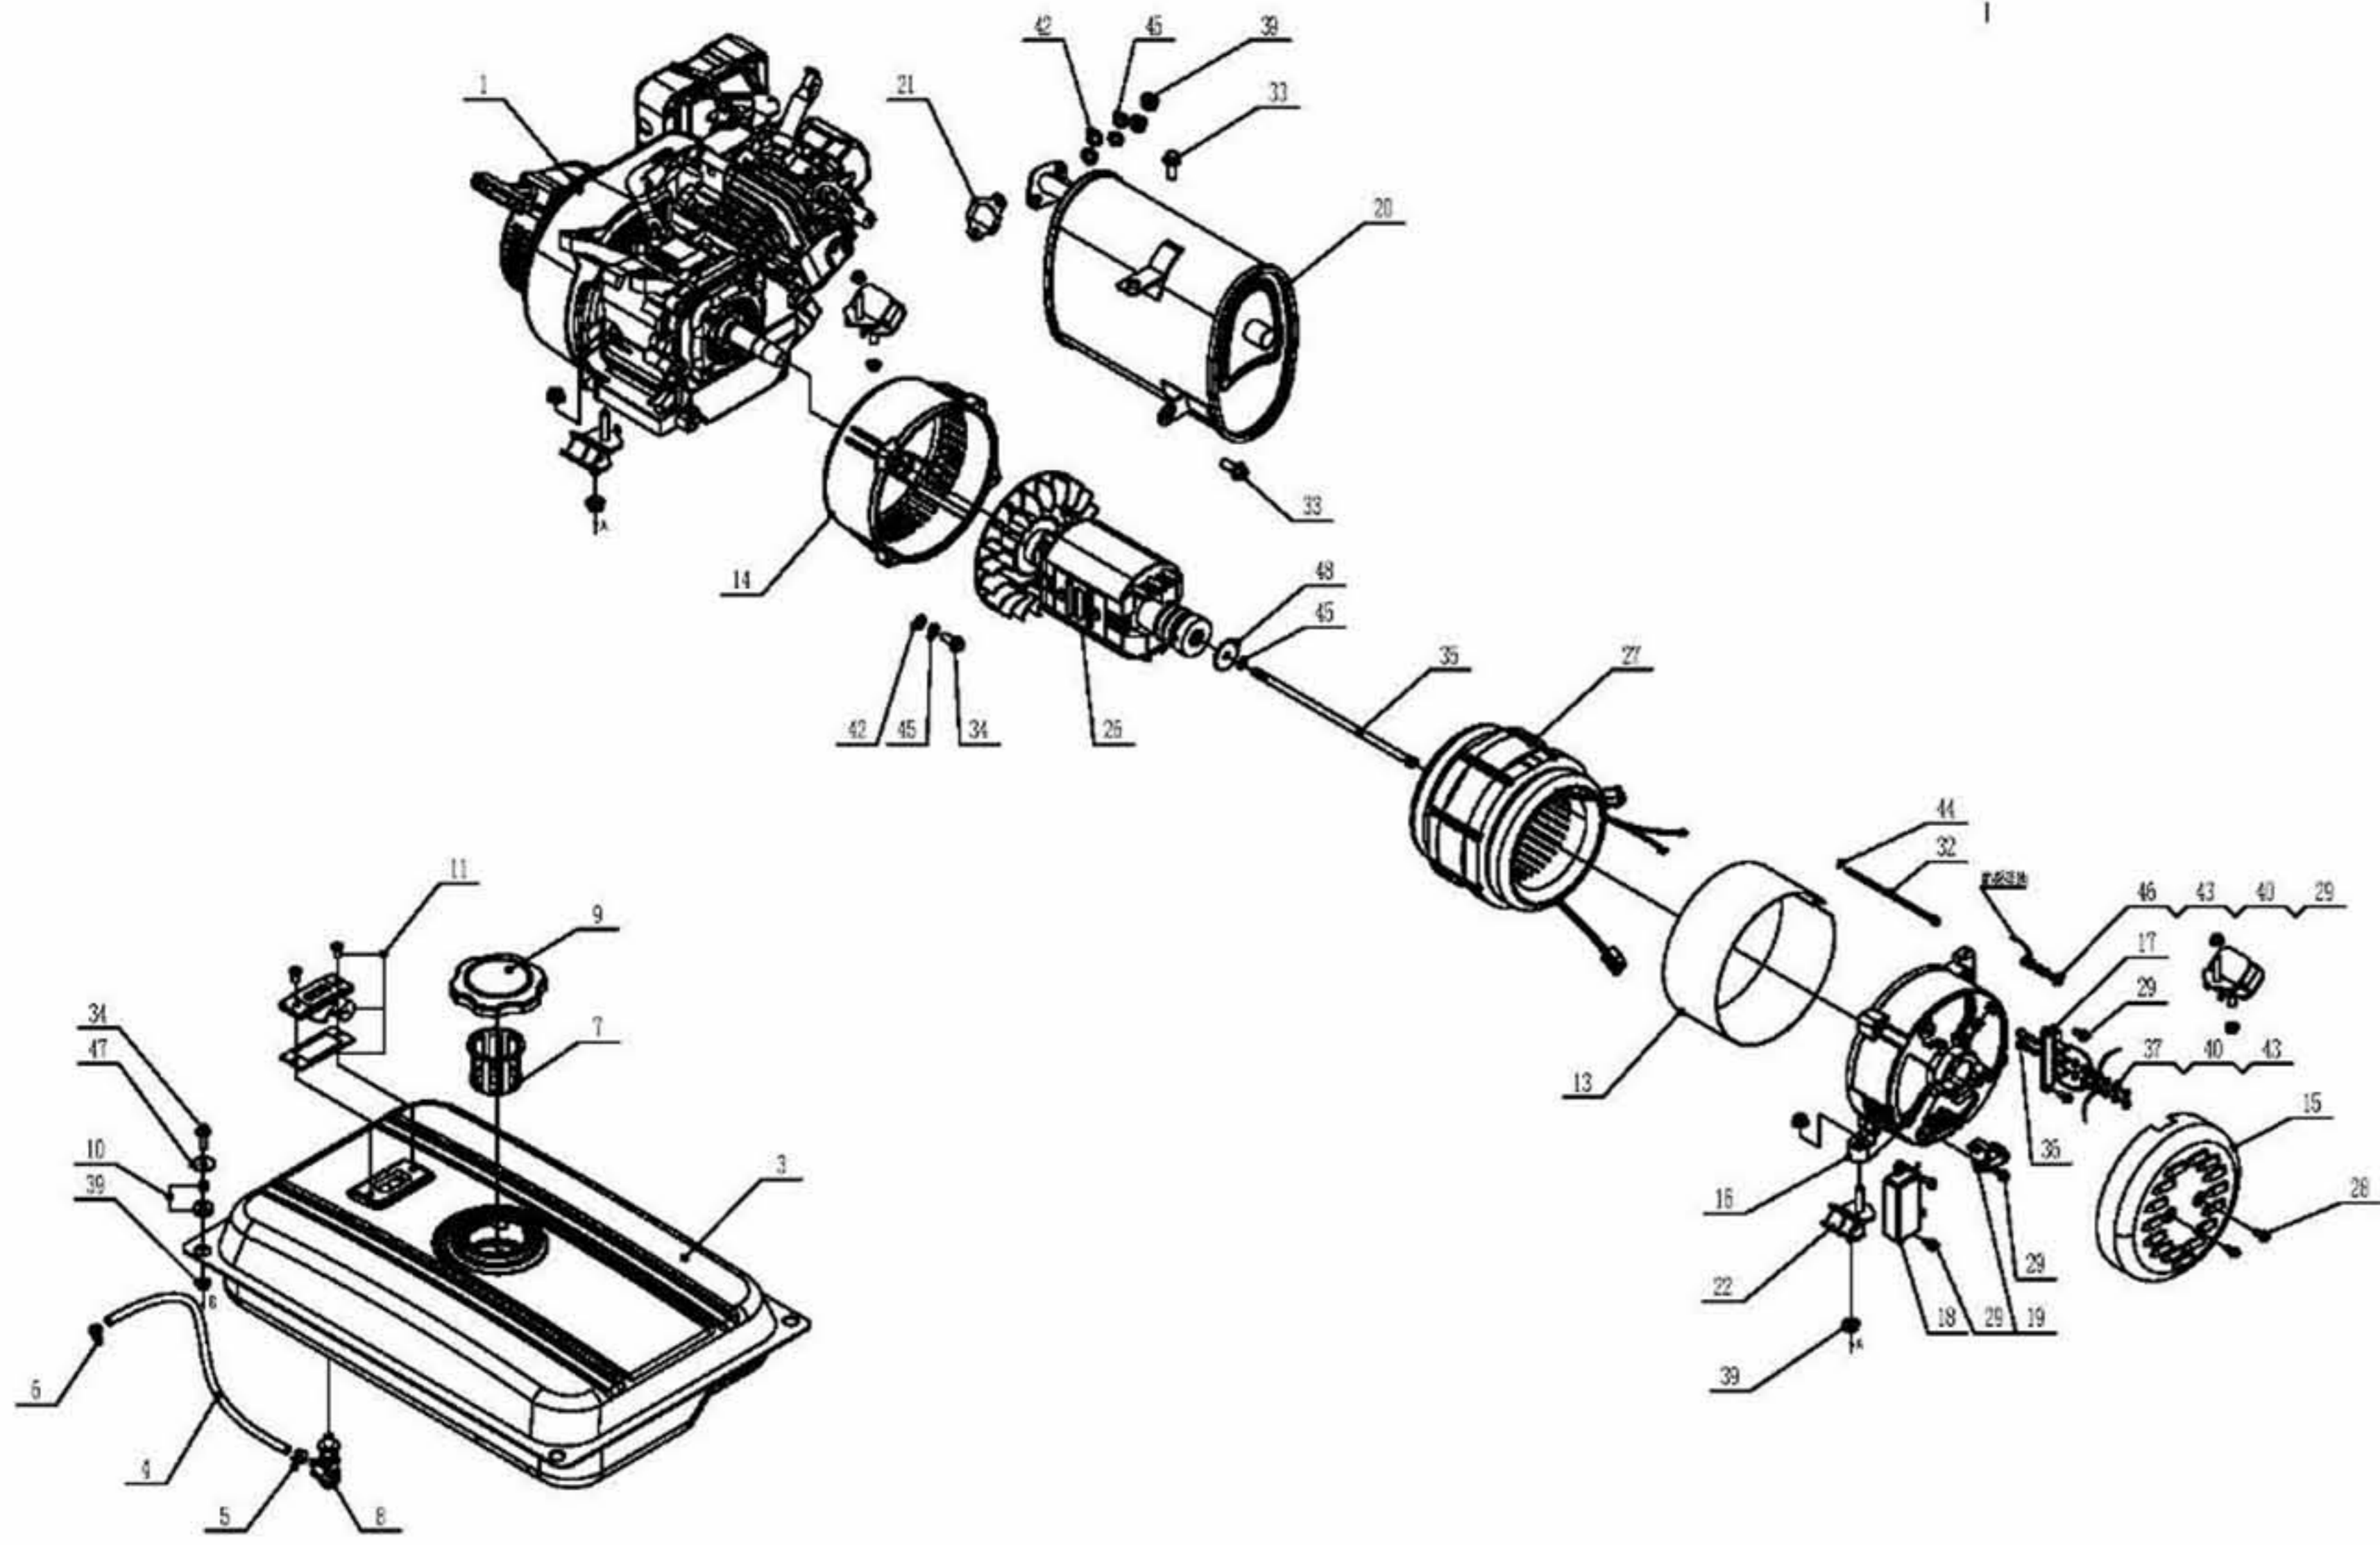

GG2700+DC (champion) genetator spare parts list

No:02204000026

No.	CODE	DESCRIPTION	QTY.	REMARK
1	012020000026	UP168-1-26 engine	1	
2	022100400001	Cradle	1	
3	029010300105	Fuel tank	1	
4	029019900100	φ4.5mm fuel pipe	1	
5	029019900401	φ8 clamp	1	
6	029019900408	φ7 clamp	1	
7	029019900602	Fuel tank filter	1	
8	029019900702	Fuel switch	1	
9	029019901102	Fuel tank cap	1	
10	029019910001	Shock absorpction	4	
11	029019930000	Fuel amount indicator	1	
12	029020500002	Control pannel	1	
13	029030101300	Alternator guard board	1	
14	029030200301	190 front end cover	1	
15	029030300314	190 rear end cover guard	1	
16	029030430600	190 rear end cover	1	
17	029030500101	Wire fasten connection	1	
18	029030610201	AVR	1	
19	029030700200	Carbon brush	1	
20	029040300001	Muffler	1	
21	029049910200	Mufler gasket	1	
22	029910300201	Shock absorpction	4	
23	029930000801	Earth wire	1	
24	029940100100	Muffler protect side guard	1	
25	029940100200	Muffler protect outside guard	1	
26	062024120002	Rotor	1	
27	062024130001	Stator	1	
28	511050501201	Bolt M5X12	2	
29	511050501601	Bolt M5X16	7	
30	511050601201	Bolt M6X12	8	
31	511050601401	Bolt M6X14	1	
32	511050612001	Bolt M6X120	4	
33	511050802001	Bolt M8X20	2	
34	511050802501	Bolt M8X25	8	
35	511080820001	Bolt 5/16-200 (24UNC)	1	
36	511140502000	Bolt M5X20	2	
37	512010500001	Nut M5	6	
38	512040600001	Nut M6	9	
39	512040800001	Nut M8	14	
40	513010500001	Washer 5	6	
41	513010600001	Washer 6	6