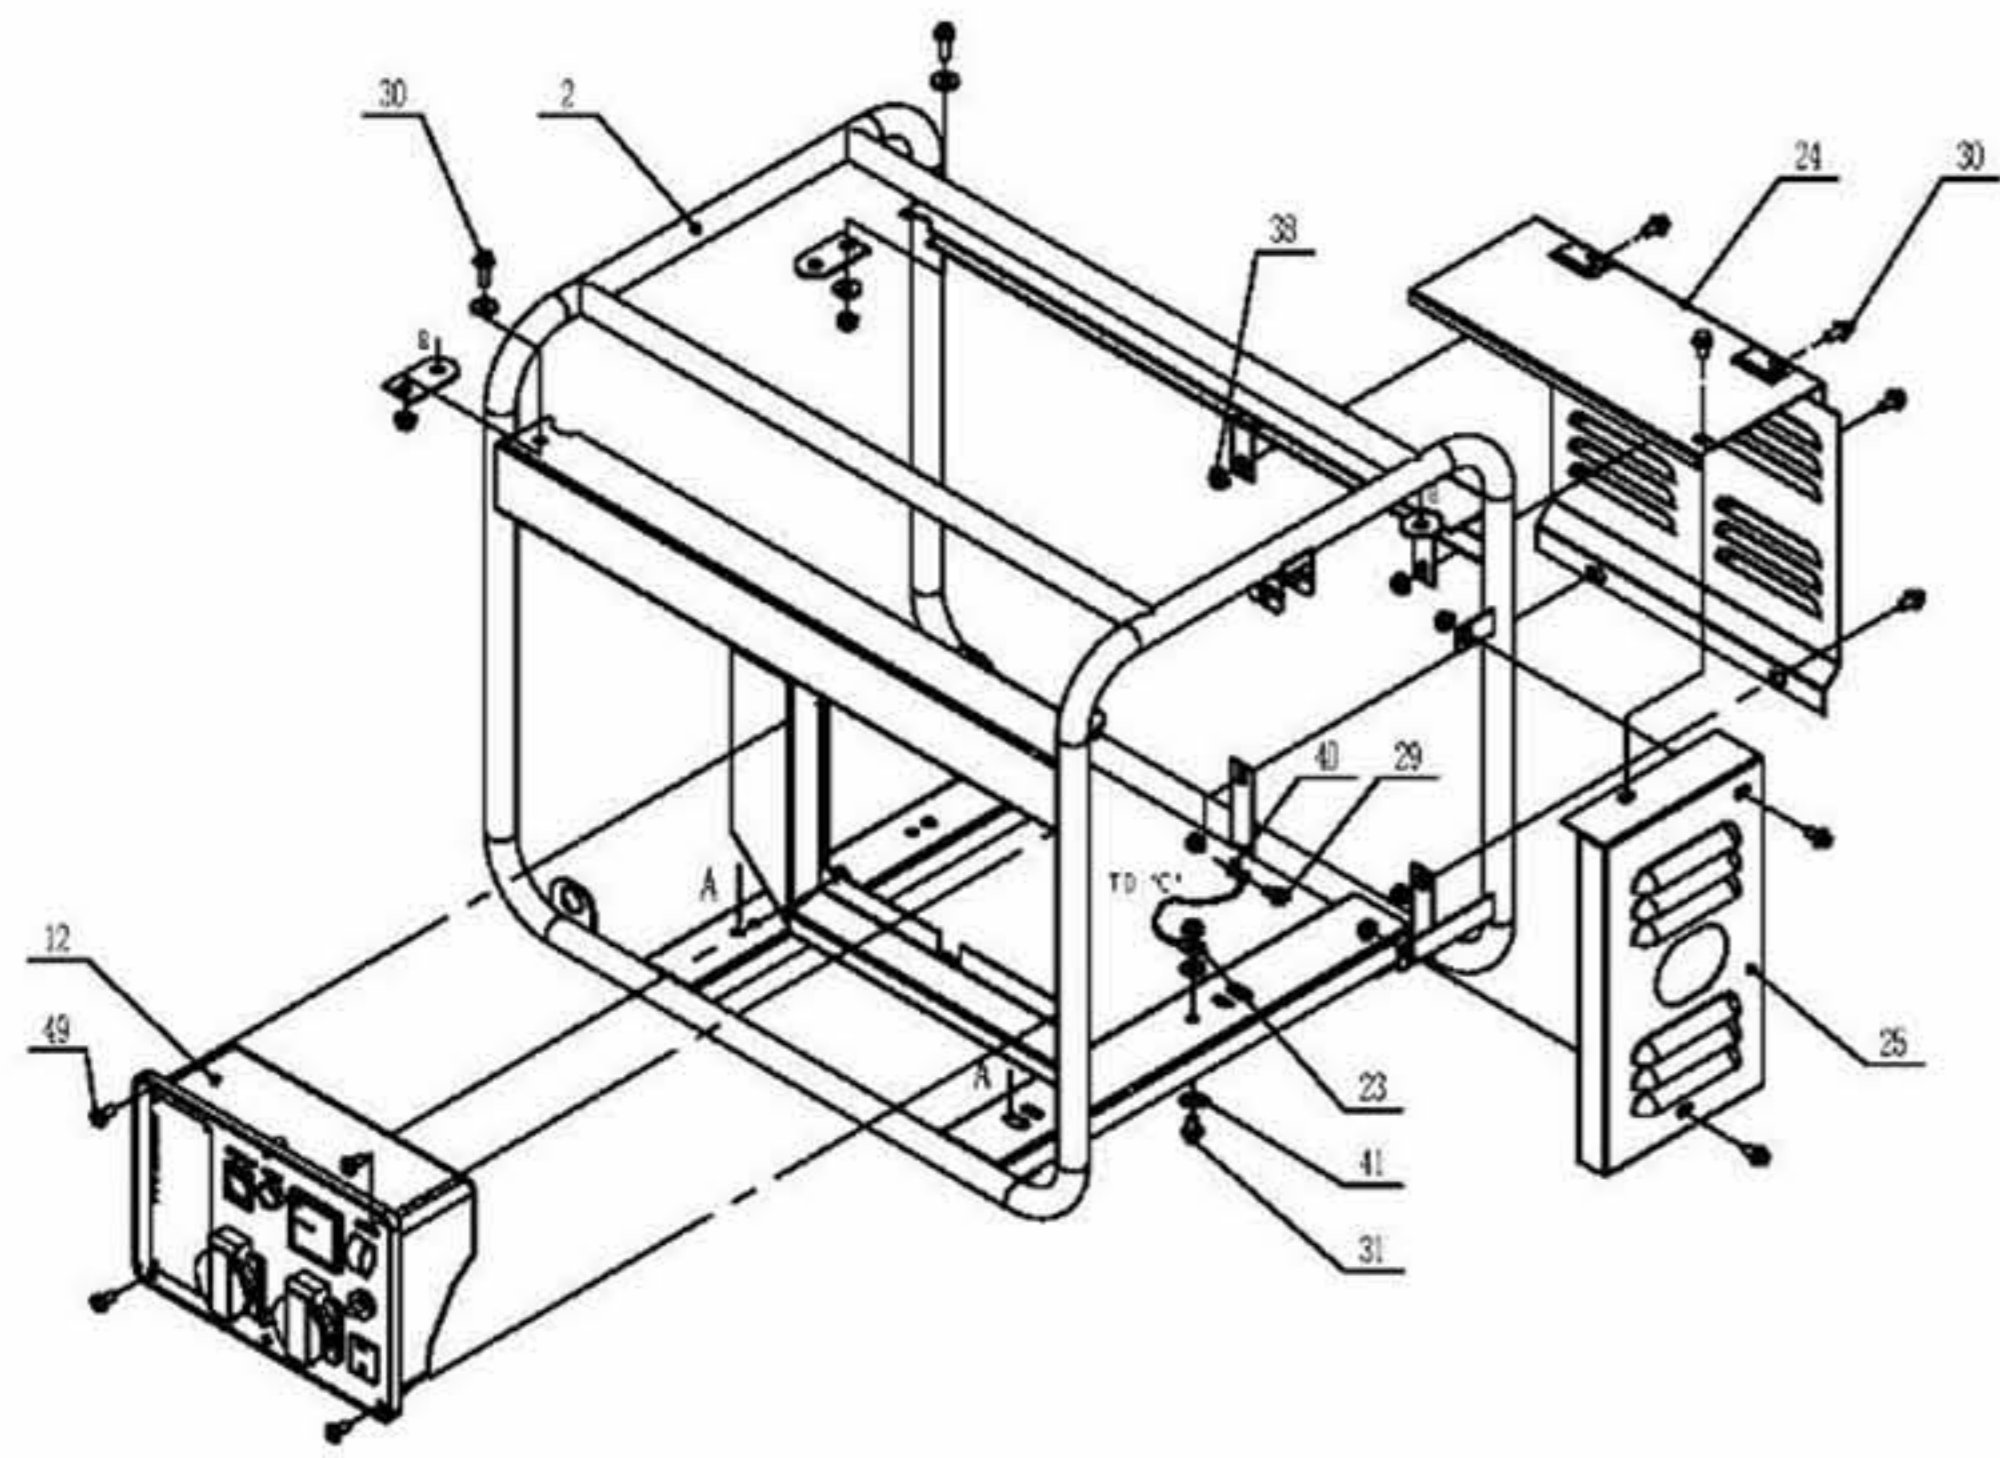

GG2700+DC (champion) genetator spare parts list

No:02204000026

No.	CODE	DESCRIPTION	QTY.	REMARK
1	012020000026	UP168-1-26 engine	1	
2	022100400001	Cradle	1	
3	029010300105	Fuel tank	1	
4	029019900100	φ4.5mm fuel pipe	1	
5	029019900401	φ8 clamp	1	
6	029019900408	φ7 clamp	1	
7	029019900602	Fuel tank filter	1	
8	029019900702	Fuel switch	1	
9	029019901102	Fuel tank cap	1	
10	029019910001	Shock absorpction	4	
11	029019930000	Fuel amount indicator	1	
12	029020500002	Control pannel	1	
13	029030101300	Alternator guard board	1	
14	029030200301	190 front end cover	1	
15	029030300314	190 rear end cover guard	1	
16	029030430600	190 rear end cover	1	
17	029030500101	Wire fasten connection	1	
18	029030610201	AVR	1	
19	029030700200	Carbon brush	1	
20	029040300001	Muffler	1	
21	029049910200	Mufler gasket	1	
22	029910300201	Shock absorpction	4	
23	029930000801	Earth wire	1	
24	029940100100	Muffler protect side guard	1	
25	029940100200	Muffler protect outside guard	1	
26	062024120002	Rotor	1	
27	062024130001	Stator	1	
28	511050501201	Bolt M5X12	2	
29	511050501601	Bolt M5X16	7	
30	511050601201	Bolt M6X12	8	
31	511050601401	Bolt M6X14	1	
32	511050612001	Bolt M6X120	4	
33	511050802001	Bolt M8X20	2	
34	511050802501	Bolt M8X25	8	
35	511080820001	Bolt 5/16-200 (24UNC)	1	
36	511140502000	Bolt M5X20	2	
37	512010500001	Nut M5	6	
38	512040600001	Nut M6	9	
39	512040800001	Nut M8	14	
40	513010500001	Washer 5	6	
41	513010600001	Washer 6	6