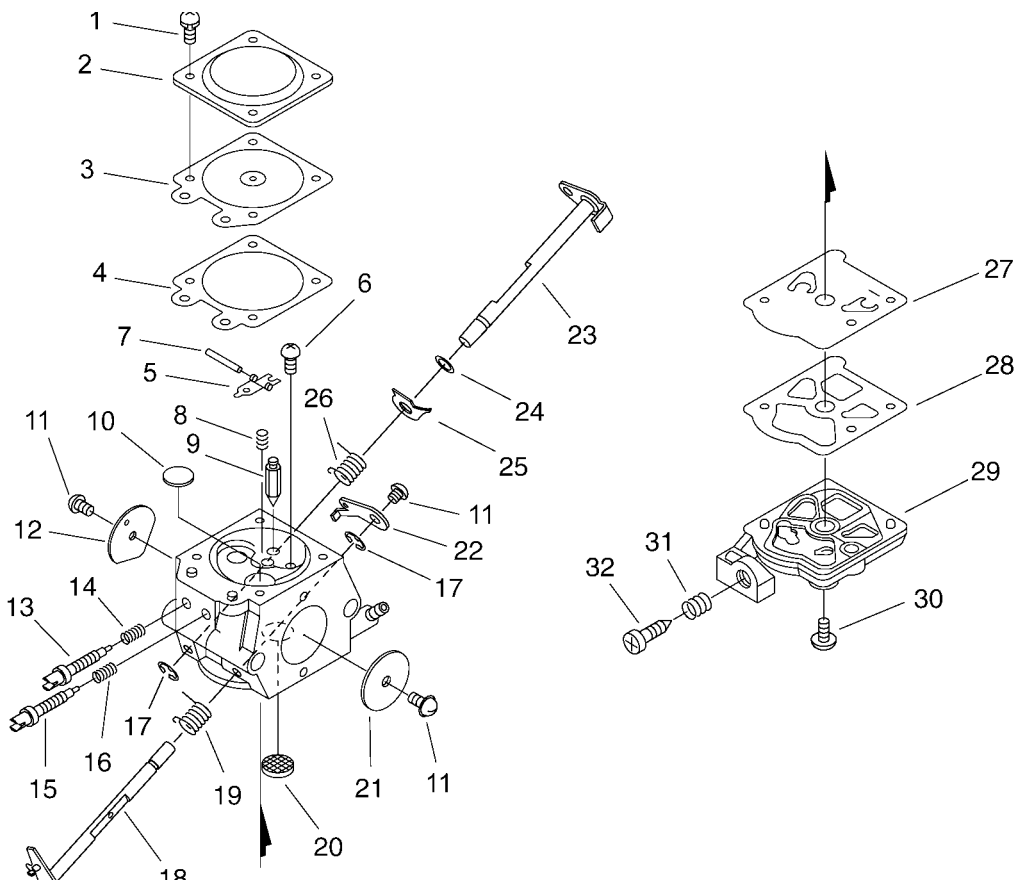

KEY	LV	PART NUMBER	Q'TY	DESCRIPTION	REMARKS
24	+	123149-26030	1	WASHER	
25	+	P003-001510	1	LEVER-FAST IDLE	
26	+	P003-001470	1	SPRING	
27	+	123112-15030	1	DIAPHRAGM, FUEL PUMP	
28	+	123125-15030	1	GASKET, FUEL PUMP	
29	+	123124-24430	1	COVER, FUEL PUMP	
30	+	123110-03930	1	SCREW, PUMP COVER	
31	+	123133-04260	1	SPRING, IDLE ADJUST	
32	+	123134-04260	1	SCREW, IDLE ADJUST