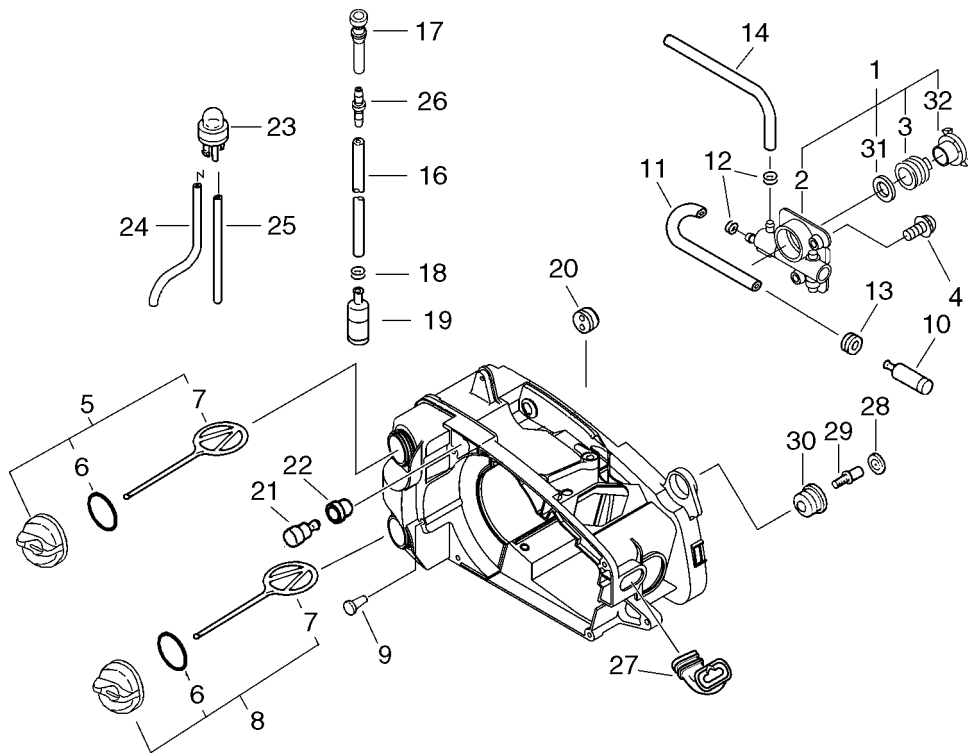

KEY	LV	PART NUMBER	Q'TY	DESCRIPTION	REMARKS
22		V137-000000	1	GROMMET,FUEL	
23		123181-39130	1	PUMP, PRIMER	
24		V471-001440	1	PIPE	
25		V471-001290	1	PIPE	
26		V186-000020	1	JOINT,PIPE	
27		A239-000030	1	PIPE,INTAKE	
28		100918-15130	1	CAP	
29		V202-000020	1	BOLT,4	
30		100910-18830	1	CUSHION