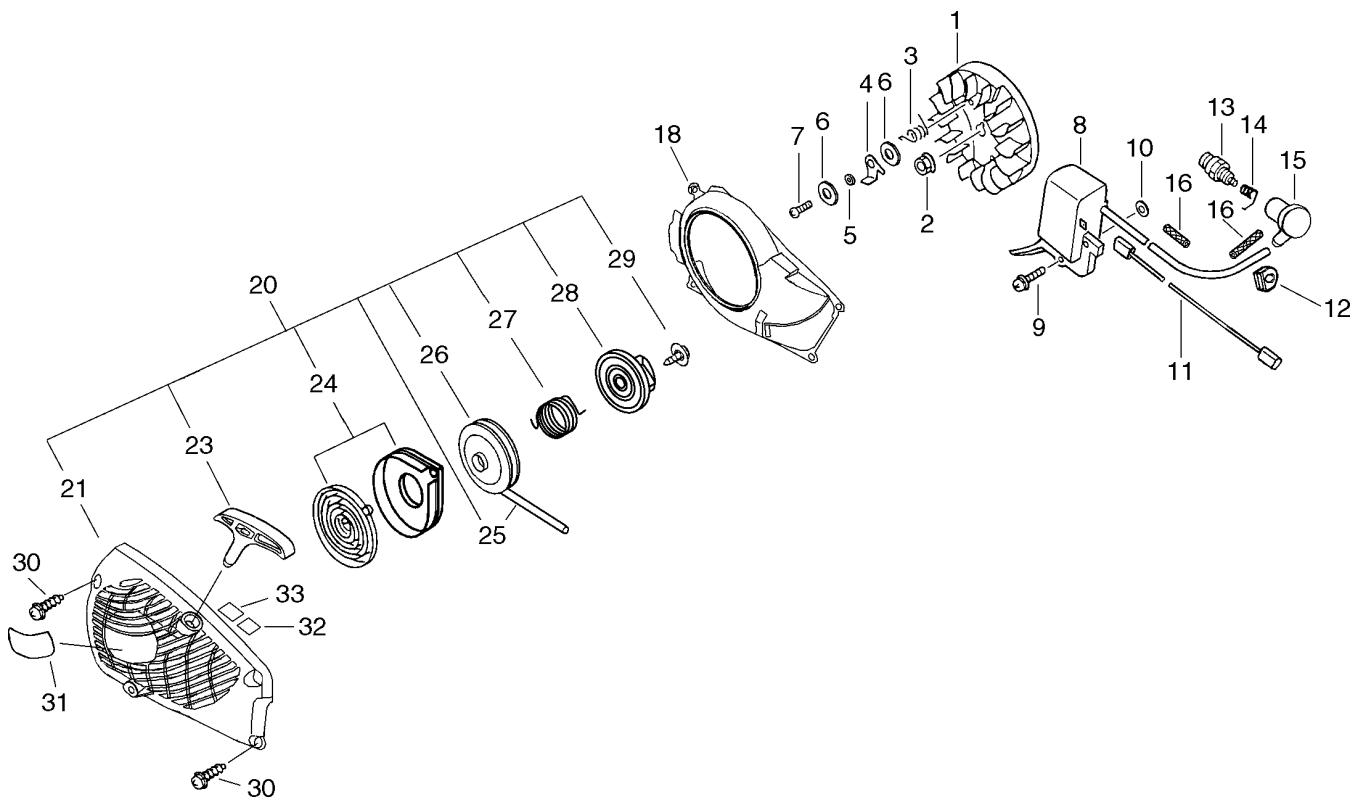

KEY	LV	PART NUMBER	Q'TY	DESCRIPTION	REMARKS
28	+	A507-000021	1	CATCHER,PAWL	
29	+	177236-61830	1	SCREW	
30		900256-04016	4	SCREW 4*16	
31		X502-000100	1	LABEL,ECHO	
32		X505-000180	1	LABEL,CAUTION	
33		X530-000210	1	LABEL,EYE CATCHER