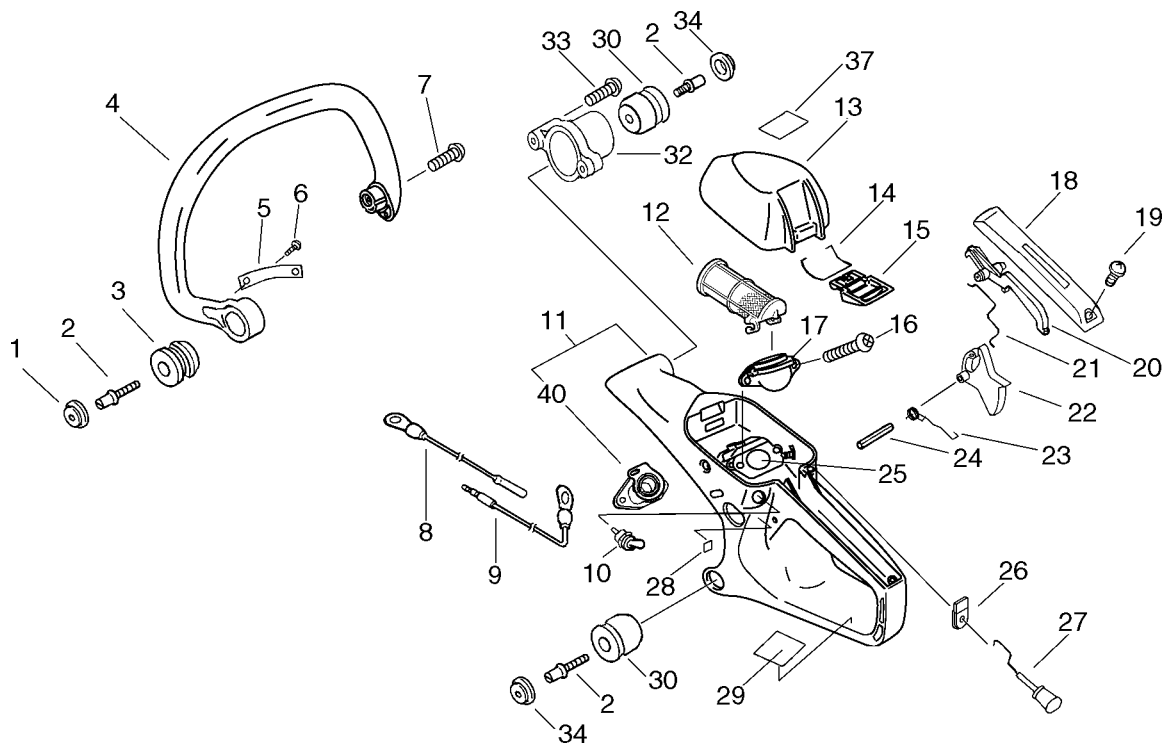

KEY	LV	PART NUMBER	Q'TY	DESCRIPTION	REMARKS
1		100918-14330	1	CAP, CUSHION	
2		V202-000020	3	BOLT,4	
3		V401-000120	1	CUSHION,5	
4		C400-000320	1	HANDLE,FRONT	
5		C617-000200	1	STOPPER	
6		900253-04008	1	SCREW 4*8	
7		900253-05020	2	SCREW 5*20	
8		V485-000560	1	LEAD	
9		V485-000571	1	LEAD	
10		163400-38430	1	SWITCH, IGNITION	
11		P021-011540	1	HANDLE, REAR	
40	+	A202-000033	1	BELLOWS,INTAKE	
12		A226-000260	1	ELEMENT,AIR FILTER	
13		A232-000191	1	LID,CLEANER	
14		V582-000020	1	RING,SNAP	
15		A235-000140	1	KNOB,CLEANER LID	
16		900238-05050	2	SCREW 5*50	
17		A204-000060	1	ELBOW,CARBURETOR	
18		C411-000001	1	LID,HANDLE	
19		900253-04012	1	SCREW	
20		178090-37930	1	LOCKOUT, T. CONTROL	
21		C454-000110	1	ROD, THROTTLE	
22		C450-000140	1	TRIGGER,THROTTLE	
23		178043-35430	1	SPRING, THR.RETURN