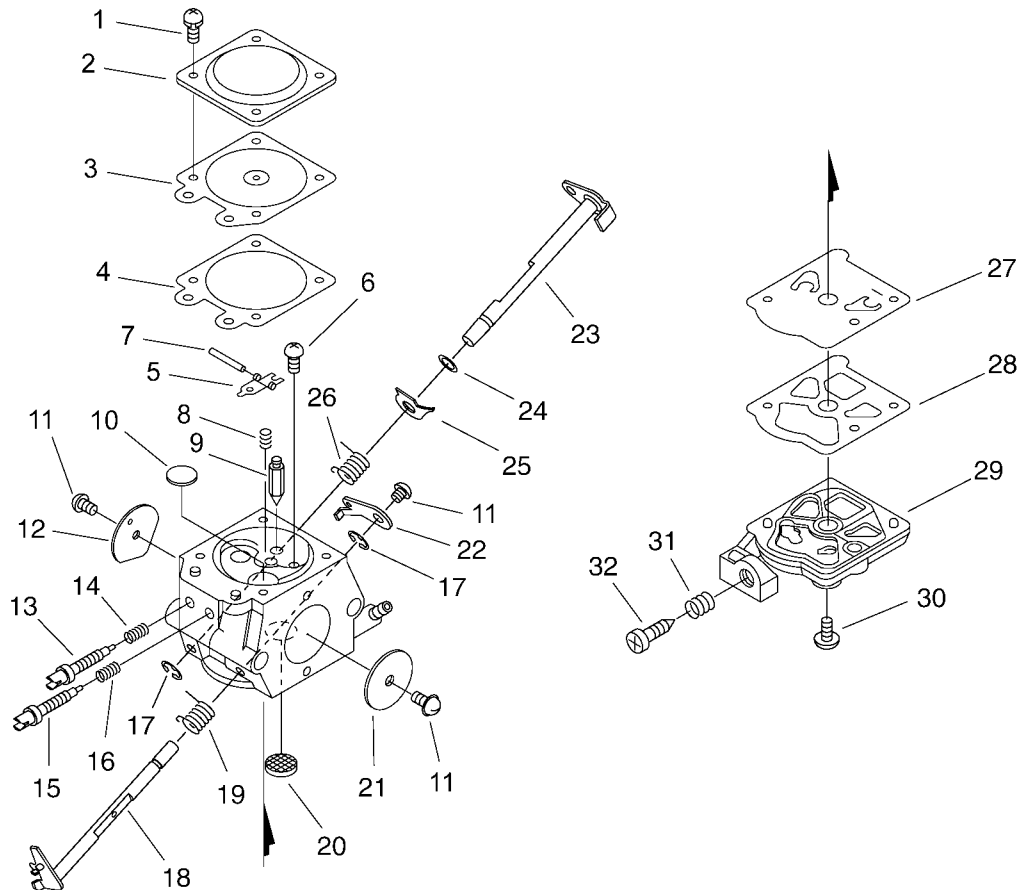

CS-350WES 8

Carburetor

KEY	LV	PART NUMBER	Q'TY	DESCRIPTION	REMARKS
		A021-001062	1	CARBURETOR,DIAPHRAGM	
1	+	123130-02960	4	SCREW	
2	+	123142-03930	1	COVER, M. DIAPHRAGM	
3	+	123141-03930	1	DIAPHRAGM, METERING	
4	+	123140-27230	1	GASKET,M. DIAPHRAGM	
5	+	123123-03930	1	LEVER, METERING	
6	+	123139-03930	1	SCREW, M. LEVER PIN	
7	+	123138-03930	1	PIN, METERING LEVER	
8	+	123122-39830	1	SPRING, METER. LEVER	
9	+	123137-19830	1	VALVE, INLET NEEDLE	
10	+	123146-10631	1	PLUG, WELCH	
11	+	123114-38830	3	SCREW	
12	+	123132-35430	1	VALVE, CHOKE	
13	+	P003-001340	1	NEEDLE POWER	
14	+	123119-22130	1	SPRING, NEEDLE	
15	+	P003-001330	1	NEEDLE IDLE	
16	+	123121-22130	1	SPRING, NEEDLE	
17	+	123127-15030	2	RING	
18	+	P003-000480	1	SHAFT,THROTTLE	
19	+	123113-37530	1	SPRING, THROTTLE RTN	
20	+	123126-10631	1	SCREEN, INLET	
21	+	123116-10530	1	VALVE, THROTTLE	
22	+	P003-001040	1	LEVER THROTTLE	
23	+	P003-001140	1	SHAFT, CHOKE